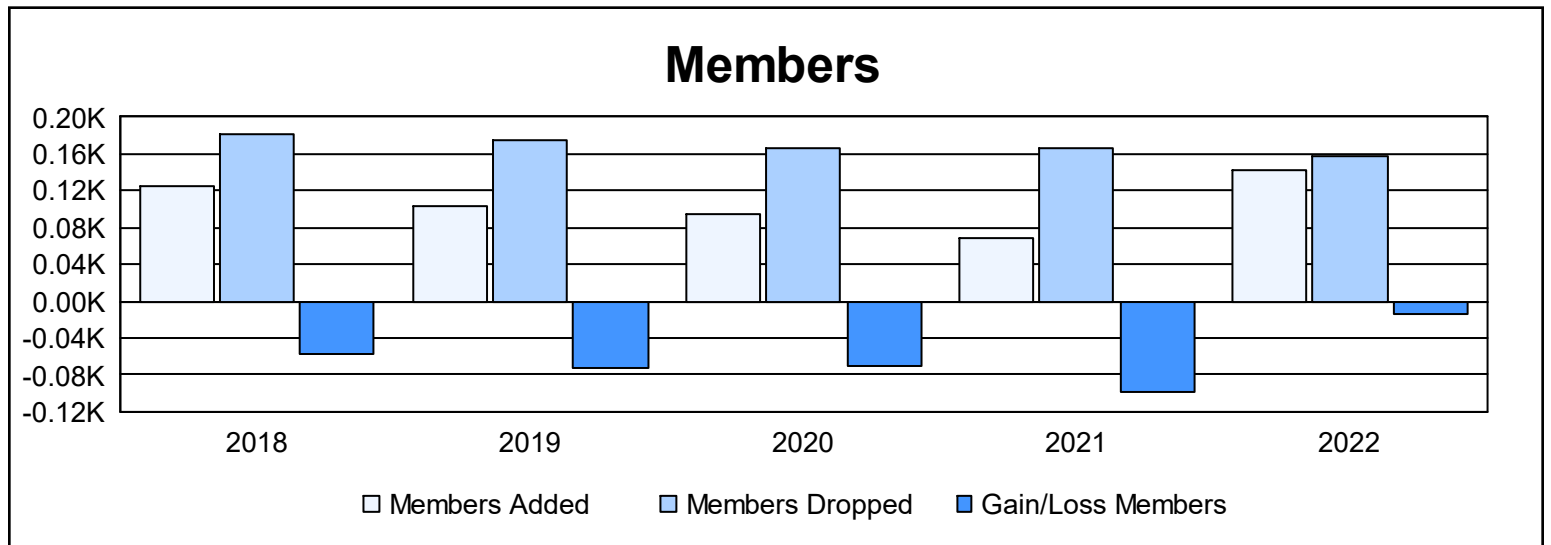

Year	New Clubs	Dropped Clubs	Gain/ Loss Clubs	New Members	Charter Members	Reinstate Members	Transfer Members	Total Member Added	Total Members Dropped	Gain/ Loss Members
2017-2018	1	1	0	92	21	1	10	124	182	-58
2018-2019	0	1	-1	89	3	4	7	103	176	-73
2019-2020	0	1	-1	82	1	6	6	95	166	-71
2020-2021	0	0	0	48	1	3	16	68	166	-98
2021-2022	0	5	-5	120	1	4	18	143	158	-15
<b>Average</b>	<b>0</b>	<b>2</b>	<b>-1</b>	<b>86</b>	<b>5</b>	<b>4</b>	<b>11</b>	<b>107</b>	<b>170</b>	<b>-63</b>

### Membership Composition June 2022 Cumulative