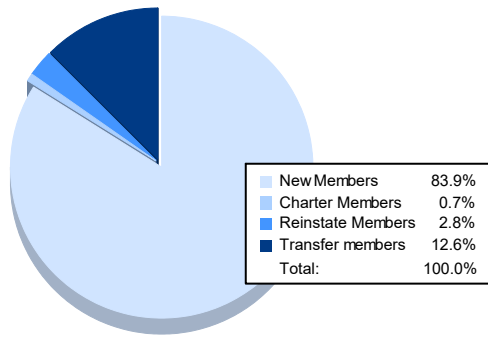

Year	New Clubs	Dropped Clubs	Gain/ Loss Clubs	New Members	Charter Members	Reinstate Members	Transfer Members	Total Member Added	Total Members Dropped	Gain/ Loss Members
2017-2018	1	1	0	92	21	1	10	124	182	-58
2018-2019	0	1	-1	89	3	4	7	103	176	-73
2019-2020	0	1	-1	82	1	6	6	95	166	-71
2020-2021	0	0	0	48	1	3	16	68	166	-98
2021-2022	0	5	-5	120	1	4	18	143	158	-15
<b>Average</b>	<b>0</b>	<b>2</b>	<b>-1</b>	<b>86</b>	<b>5</b>	<b>4</b>	<b>11</b>	<b>107</b>	<b>170</b>	<b>-63</b>

### Membership Composition June 2022 Cumulative