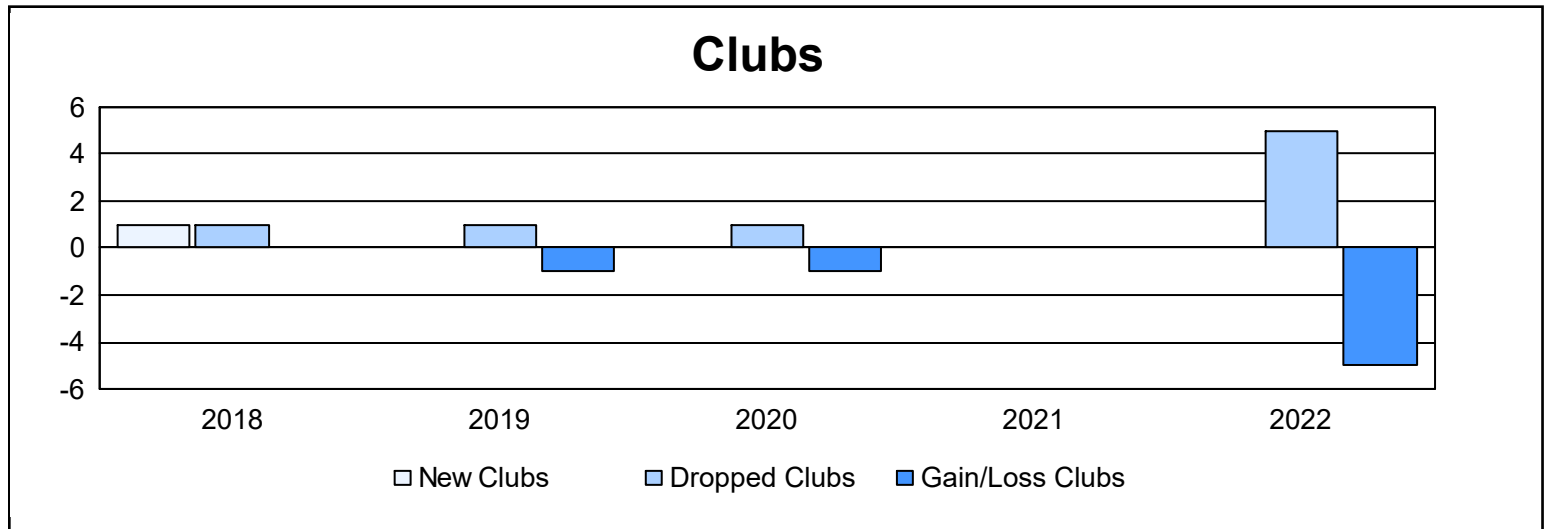

Year	New Clubs	Dropped Clubs	Gain/ Loss Clubs	New Members	Charter Members	Reinstate Members	Transfer Members	Total Member Added	Total Members Dropped	Gain/ Loss Members
2017-2018	1	1	0	92	21	1	10	124	182	-58
2018-2019	0	1	-1	89	3	4	7	103	176	-73
2019-2020	0	1	-1	82	1	6	6	95	166	-71
2020-2021	0	0	0	48	1	3	16	68	166	-98
2021-2022	0	5	-5	120	1	4	18	143	158	-15
<b>Average</b>	<b>0</b>	<b>2</b>	<b>-1</b>	<b>86</b>	<b>5</b>	<b>4</b>	<b>11</b>	<b>107</b>	<b>170</b>	<b>-63</b>

### Membership Composition June 2022 Cumulative